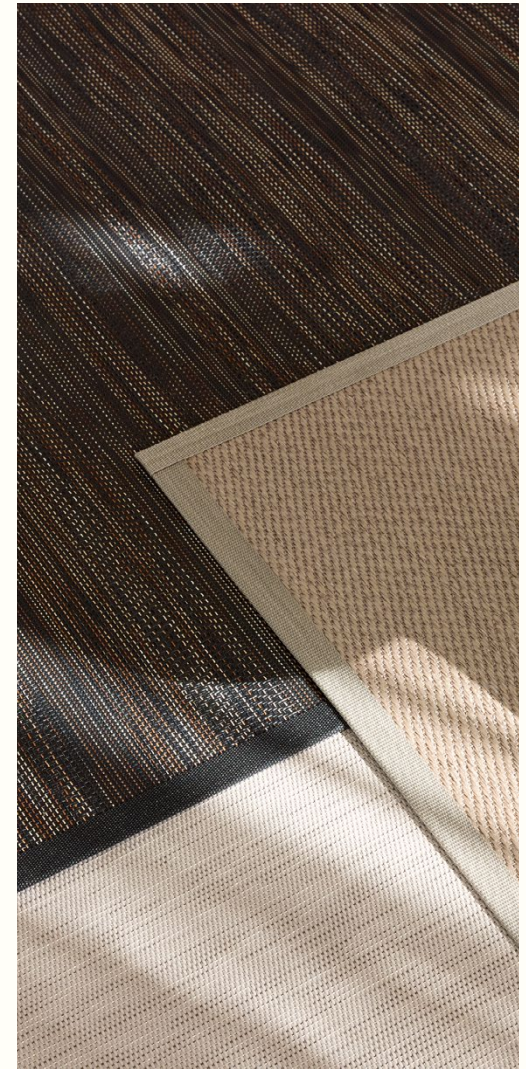

RUGS / OUTDOOR RUGS